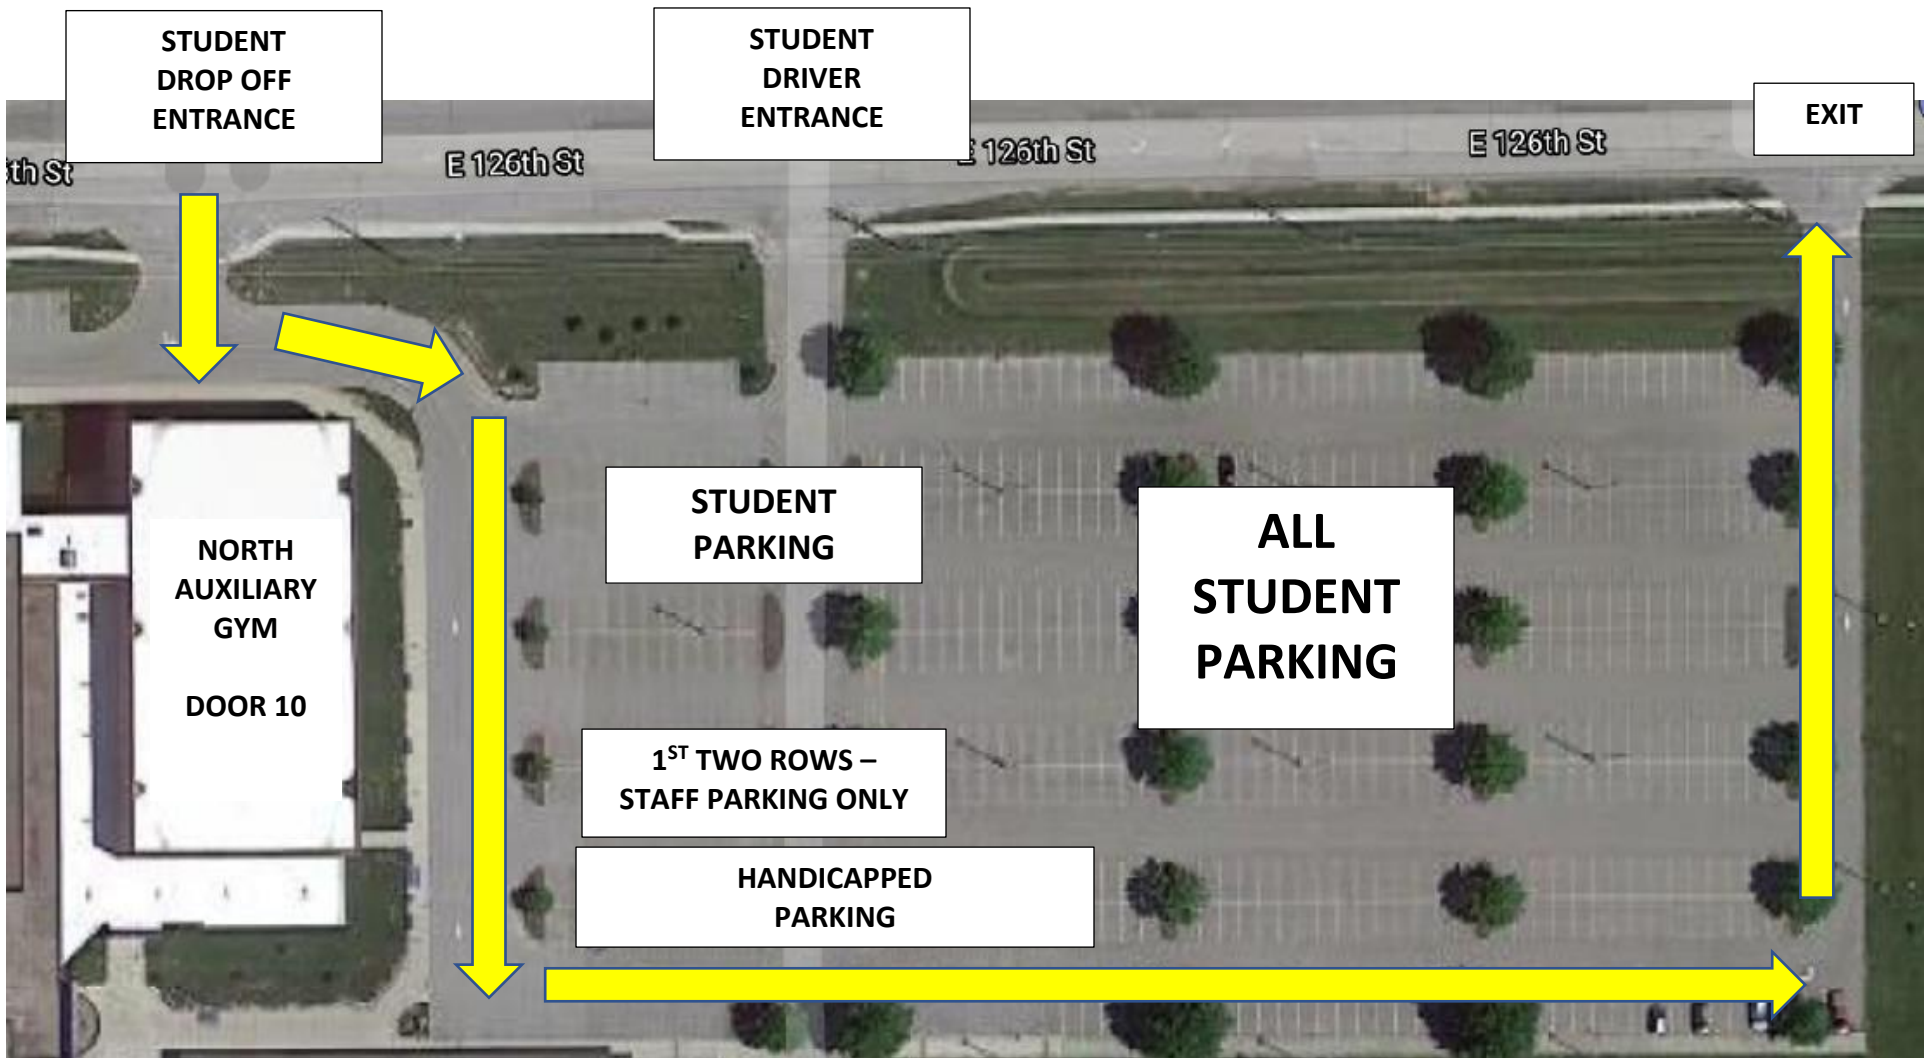

# PARKING INFORMATION FOR ATHLETIC PARKING LOT

# PARKING INFORMATION FOR CCA PARKING LOT

**OUT:**   
**IN:** 

STUDENT DROP  
OFF/PICK UP  
DOOR 18 ONLY

NO ENTRANCE  
OR EXIT

STAFF  
PARKING

SENIOR PARKING

MARCHING  
BAND  
PRACTICE  
AREA

UNDERCLASSMEN  
PARKING

ROYALTY WAY  
ENTER/EXIT  
HERE

Royalty Dr

Royalty Dr

Student drop off/pick up